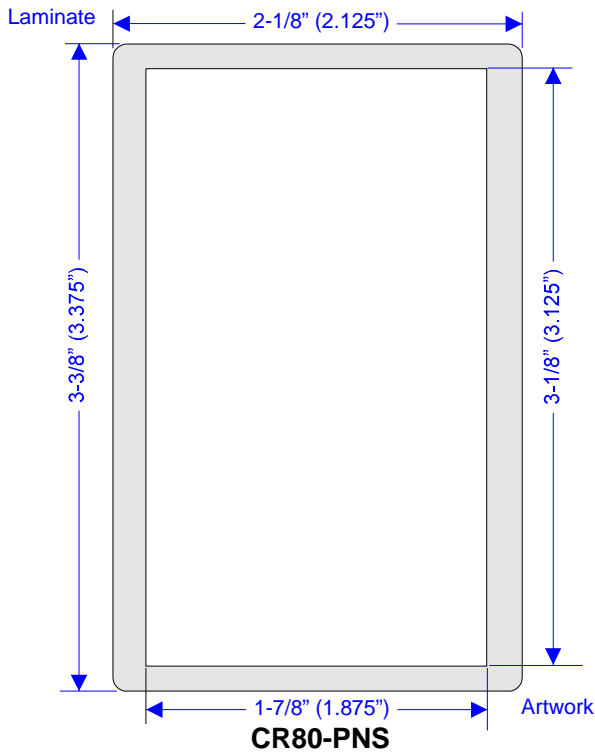

CREDENTIAL WORKSHEET

Credit Card Size (CR80)

Finished Credential Size: 2-1/8" x 3-3/8"

Client: _____
 Date: _____
 Job #: _____
 Invoice #: _____
 Customer #: _____

- NOTES:**
- There is a 1/8" bleed required. Artwork is cut precisely on the dimensions shown.
 - Artwork must be no less than 300dpi.
 - Due to system tolerance, please measure the images below to make sure they are exactly as shown.

ID CARD / WALLET - NO SLOT

ID CARD / HANGING - WITH SLOT